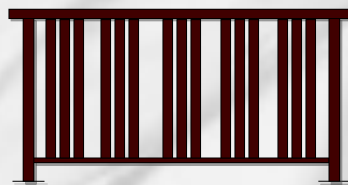

**PRO-VIEWLINE
CLEAR GLASS**

**PRO-VIEWLINE
STANDARD PICKET**

**PRO-VIEWLINE
DOUBLE TOP GLASS**

**PRO-VIEWLINE
WIDE PICKET**

**MODERN-LINE
HORIZONTAL PICKET**

**MODERN-LINE
DOUBLE TOP PICKET**

**PROVIEW-LINE
DOUBLE TOP RING**

**MODERN-LINE
DOUBLE MID CHANNEL**

**PROVIEW-LINE
INLAID CLAR GLASS**

**MODERN-LINE
SQUARE MESH**

**PROVIEW-LINE
DOUBLE TOP RING**

**INFINITY-LINE
CLAR GLASS**

**PROVIEW-LINE
DOUBLE TOP EXTENDED PICKET**

**MODERN-LINE
THREE WIDE PICKETS**