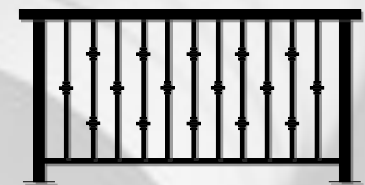

**PROVIEW-LINE
STAGGERED PICKET COLLARS**