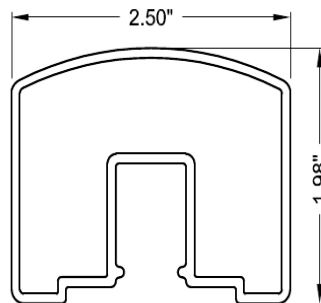

RECTANGULAR PICKET

RECTANGULAR GLASS

SQUARE PICKET

SQUARE GLASS

BREADLOAF PICKET

BREADLOAF GLASS

AVAILABLE POSTS

4x4

2.5x2.5

2x2

PIPE HAND RAIL

MOUNTING APPLICATIONS

FASCIA MOUNT

TOP MOUNT

AVAILABLE COLORS

Standard