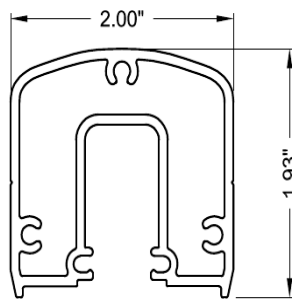

RECTANGULAR PICKET

RECTANGULAR GLASS

SQUARE PICKET

SQUARE GLASS

BREADLOAF PICKET

BREADLOAF GLASS

AVAILABLE POSTS

4x4

2.5x2.5

2x2

PIPE HAND RAIL

MOUNTING APPLICATIONS

FASCIA MOUNT

TOP MOUNT

AVAILABLE COLORS

Standard